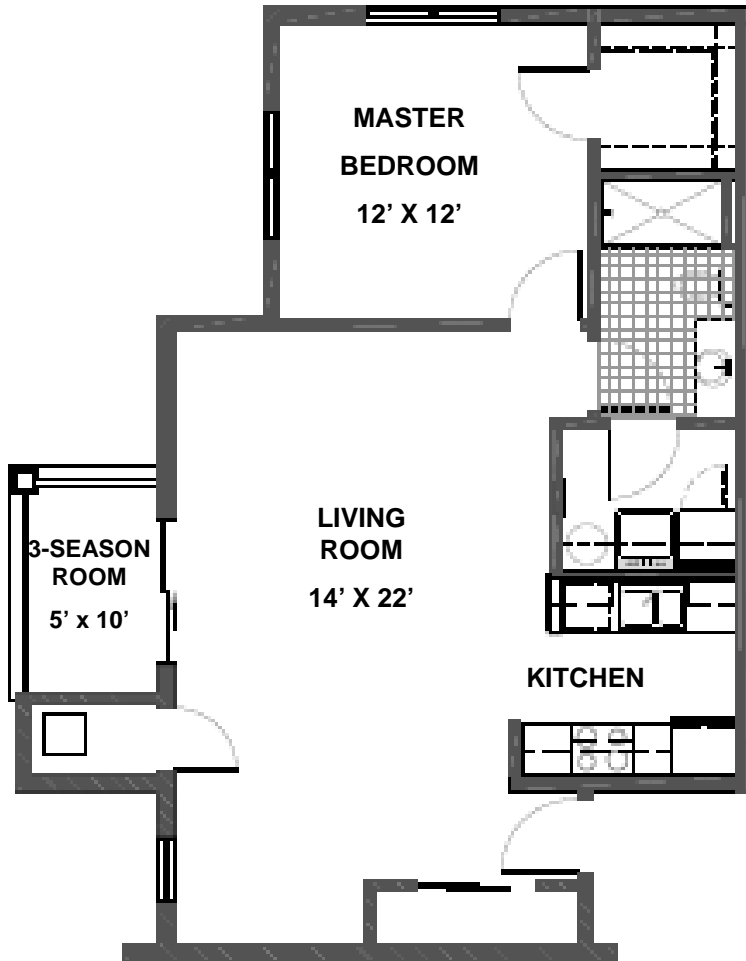

The Cherry

Layout IV

Units 107, 207, 307

1 Bedroom, 1 Bath

Approx. 872 Square Feet*