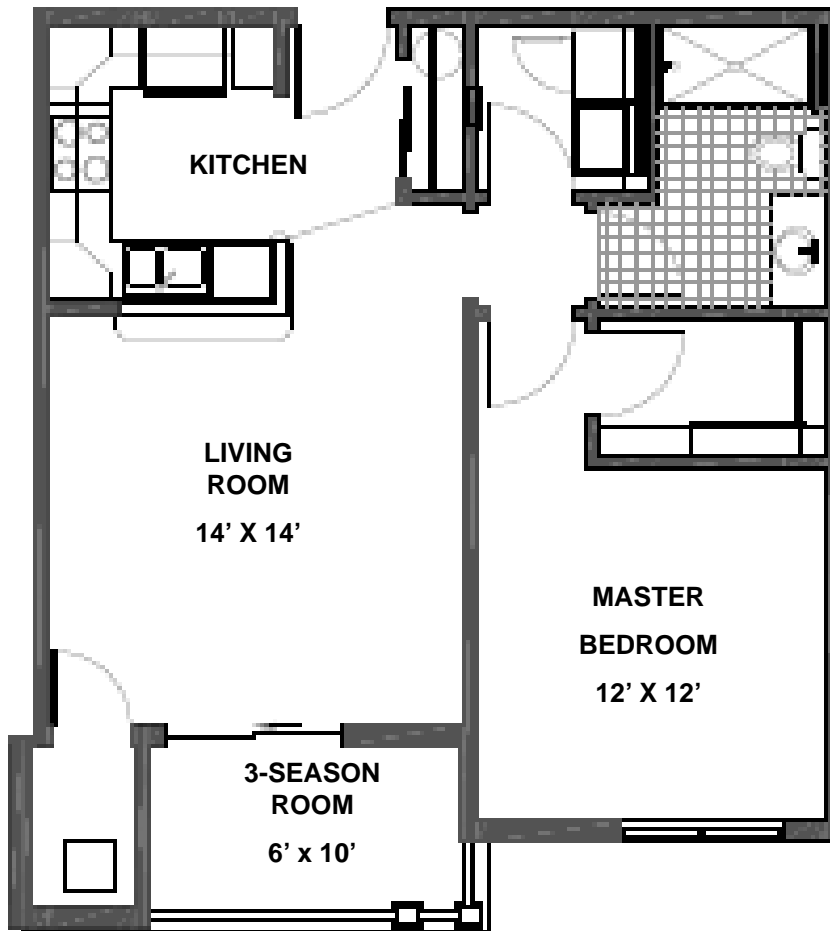

# The Cherry

## Layout II

Units 201, 301

1 Bedroom, 1 Bath

Approx. 764 Square Feet\*

\*Renderings show approximate dimensions and may be subject to change.

Room dimensions to the nearest square foot, for the primary rectangle in the room. Square footage includes 3-season room.

## Layout II

Units 104, 204, 304

1 Bedroom, 1 Bath

Approx. 708 Square Feet\*

\*Renderings show approximate dimensions and may be subject to change.

Room dimensions to the nearest square foot, for the primary rectangle in the room. Square footage includes 3-season room.