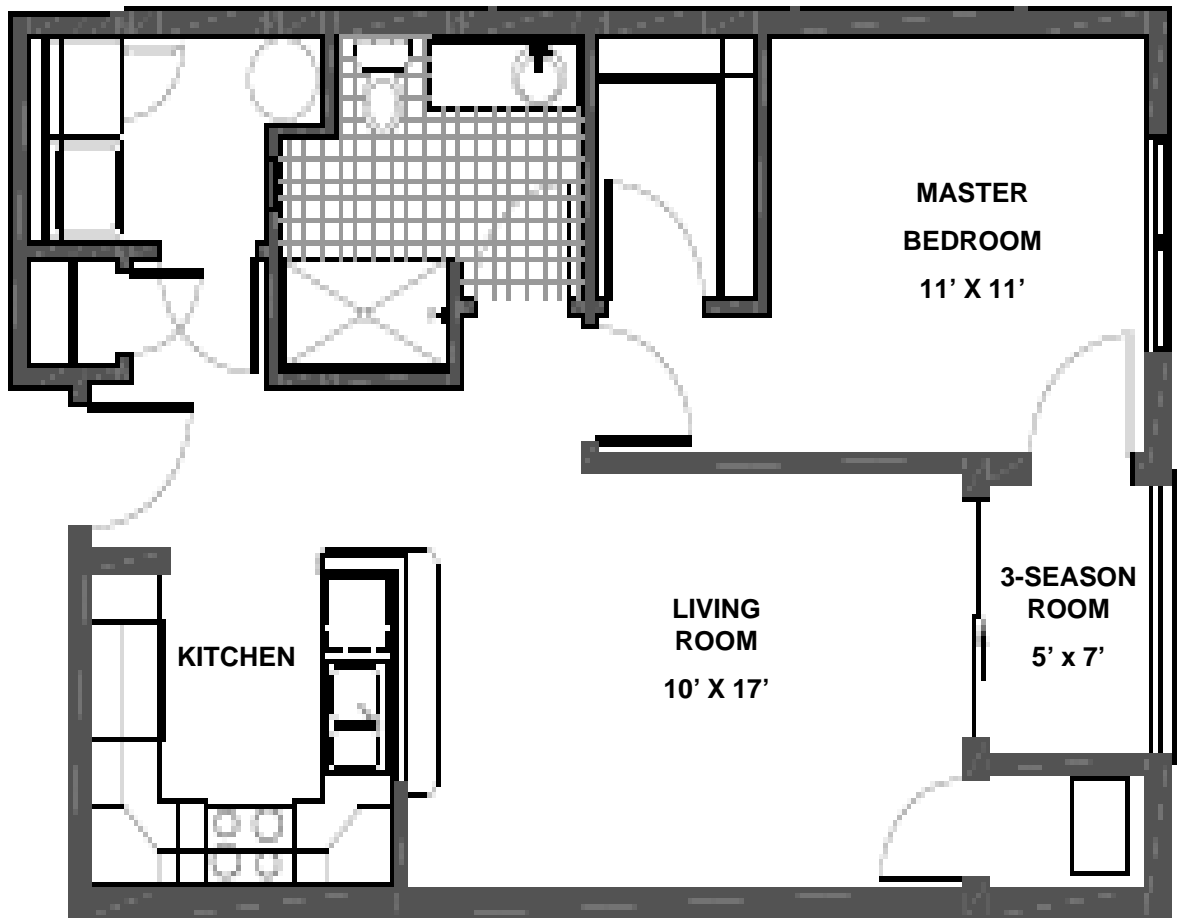

The Dogwood

Layout IV

Units 214, 314

1 Bedroom, 1 Bath

Approx. 716 Square Feet*