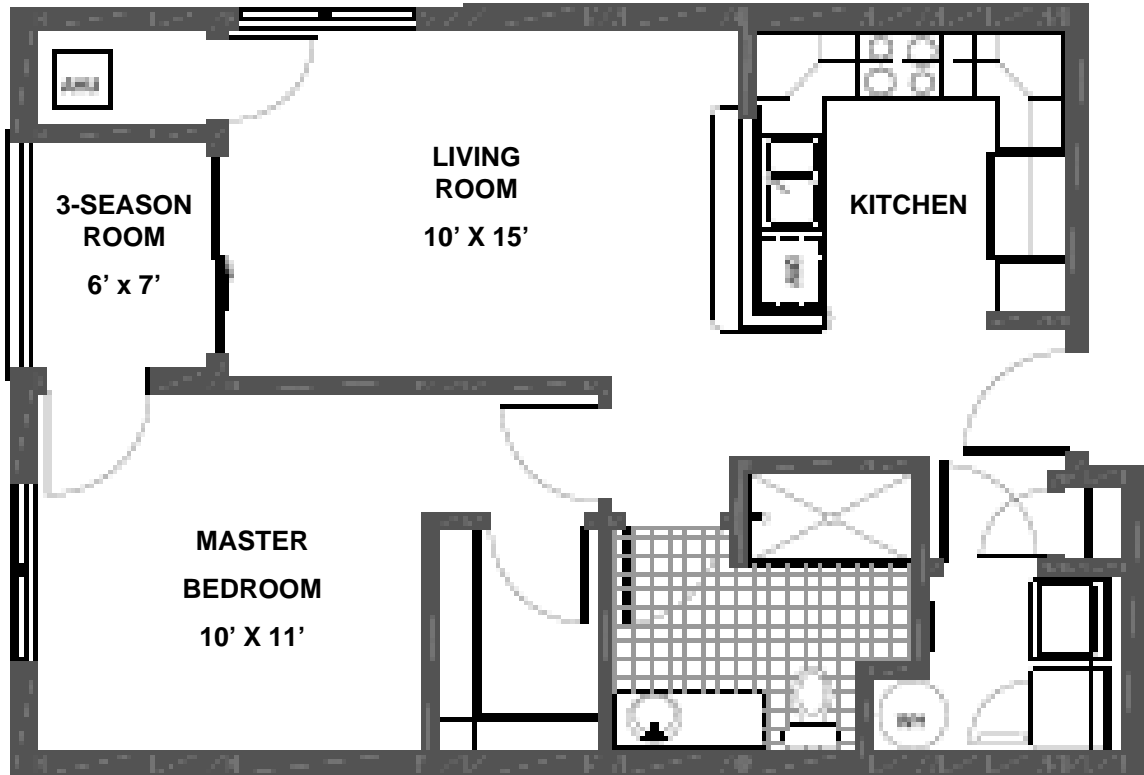

The Dogwood

Layout III

Units 106, 206, 306

1 Bedroom, 1 Bath

Approx. 707 Square Feet*