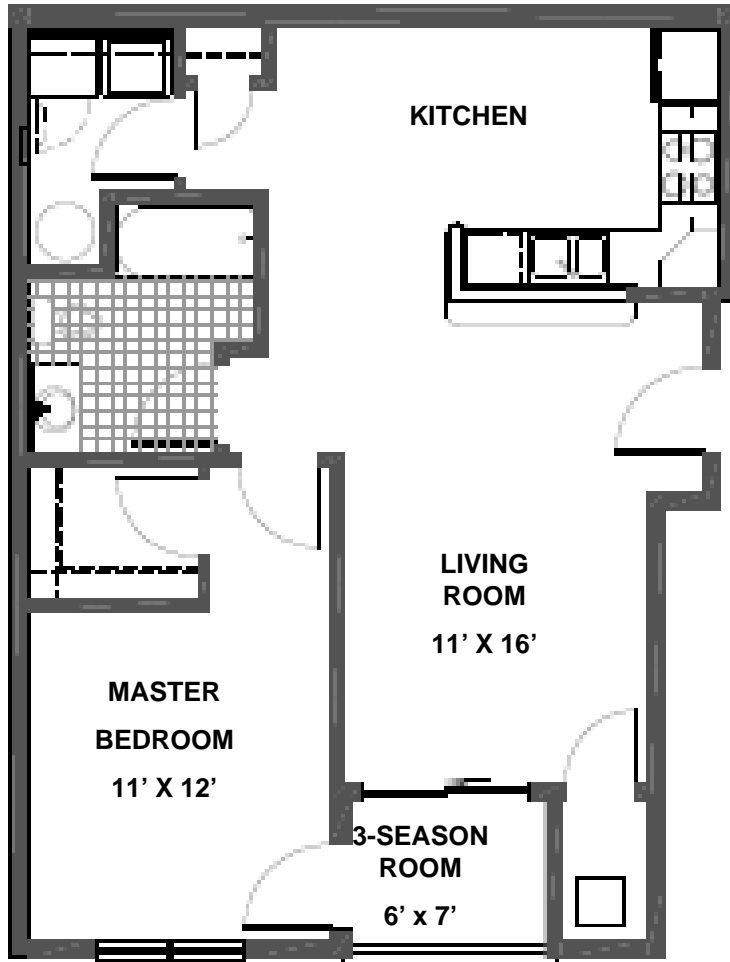

The Cherry

Layout III

Units 116, 216, 316

1 Bedroom, 1 Bath

Approx. 782 Square Feet*