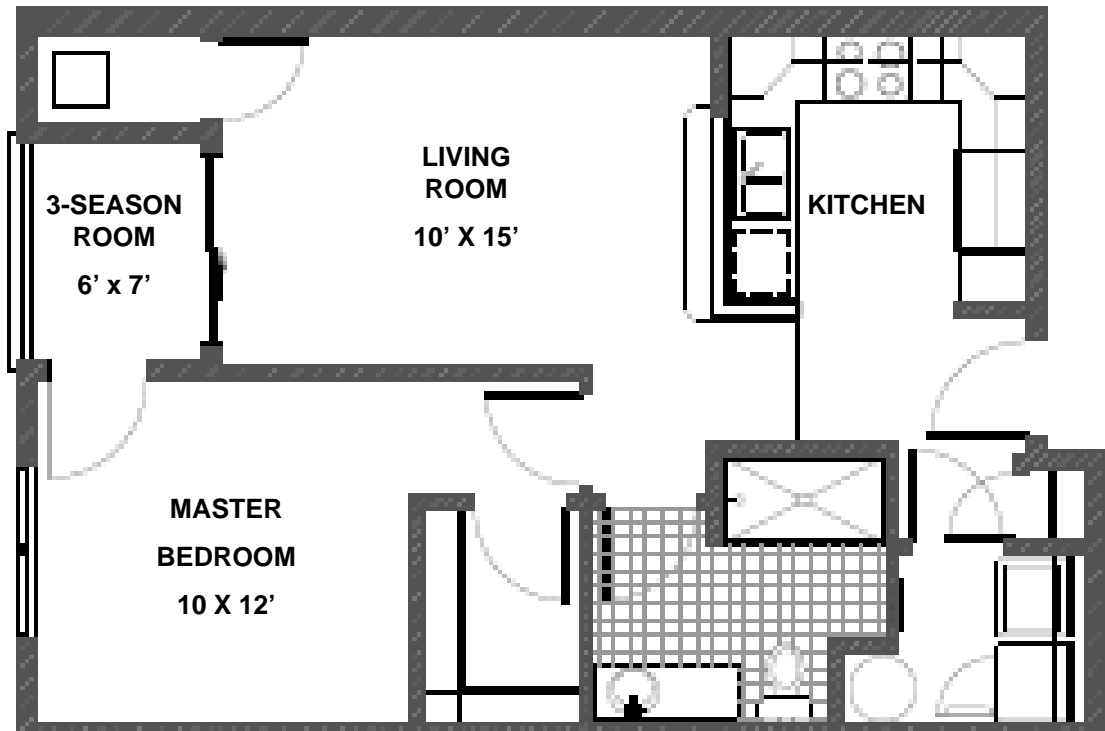

## Layout II

Units 104, 204, 304

1 Bedroom, 1 Bath

Approx. 708 Square Feet\*

\*Renderings show approximate dimensions and may be subject to change.

Room dimensions to the nearest square foot, for the primary rectangle in the room. Square footage includes 3-season room.

## Layout I

Units 105, 205, 305

1 Bedroom, 1 Bath

Approx. 700 Square Feet\*

\*Renderings show approximate dimensions and may be subject to change.

Room dimensions to the nearest square foot, for the primary rectangle in the room. Square footage includes 3-season room.