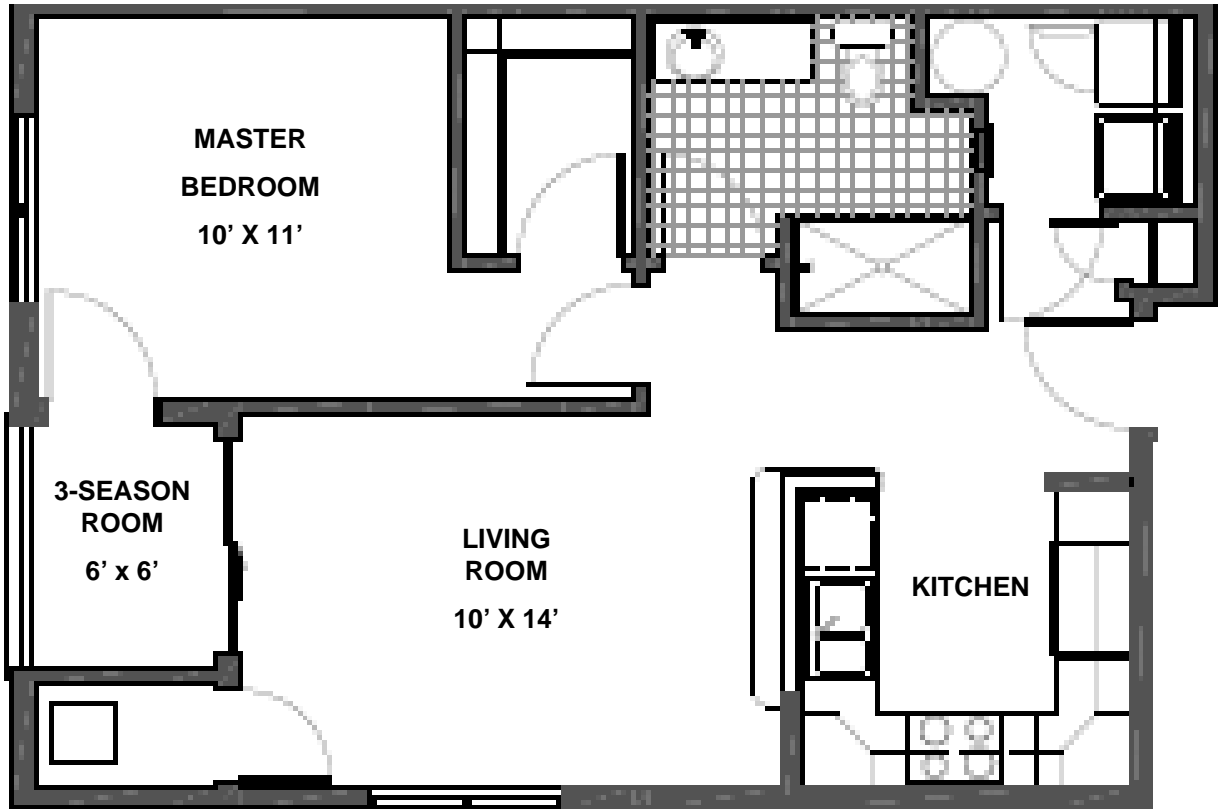

## Layout II

Units 201, 301

1 Bedroom, 1 Bath

Approx. 764 Square Feet\*

\*Renderings show approximate dimensions and may be subject to change.

Room dimensions to the nearest square foot, for the primary rectangle in the room. Square footage includes 3-season room.

## Layout II

Units 104, 204, 304

1 Bedroom, 1 Bath

Approx. 708 Square Feet\*

\*Renderings show approximate dimensions and may be subject to change.

Room dimensions to the nearest square foot, for the primary rectangle in the room. Square footage includes 3-season room.